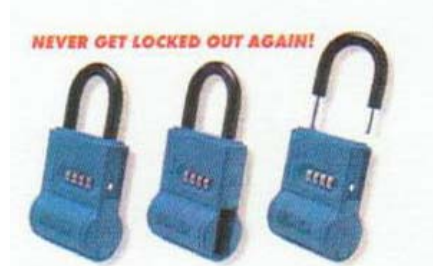

LockBox

- ⇒ Secure - 10,000 combinations possible
- ⇒ Durable all-metal construction
- ⇒ Zero locking- open the Shurlok in the dark
- ⇒ Easy to use Lockbox
- ⇒ Easy to recombinant Lockboxes
- ⇒ Rust Resistant
- ⇒ Can be mounted anywhere with accessories
- ⇒ Never Get Locked Out Again!
- ⇒ Fits 5 to 6 keys

Up to 10,000 combinations, changeable in seconds.. one combination opens the key storage compartment... a different combination opens the shackle. And an accessory bracket allows mounting the **Shurlok** Lockbox to virtually any surface.

The ShurLok Realtor Lockbox is the best quality lock box on the market (and at a better price than other lock boxes!) The ShurLok construction is as follows:

- Chrome-plated brass dials- Not plastic buttons or dials like other lock boxes on the market (which are purposely made to wear out with usage and weather)
- Solid Metal Body- Secure metal body construction with rust resistant coating
- Hardened Steel Shackle offers additional security
- Protective Back- On the back of the ShurLok GE Lockbox is a protective plastic cap and rubber bumper that protect he surface upon which the ShurLok is resting.

Zero locking- open the ShurLok Key Lockbox in the dark

The ShurLok Lockbox is great for site-impaired individuals or for opening in the dark. The Zero Locking Feature can be used as follows:

- Roll all the numbers up and away from you
- Each number will lock on zero
- Count the numbers up on each dial
- Tip: make your numbers smaller and closer to zero for quicker opening in the dark